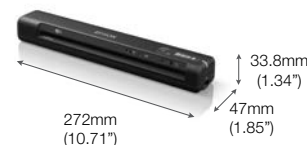

Dimensions & Weight

ES-50 / 60W

Weight: 270g / 0.60lb (ES-50)
300g / 0.66lb (ES-60W)

^{*1} Scanning resolution as defined by ISO14473.

^{*2} Based on A4 size documents.

^{*3} PPTX for Windows version only.

What's in the box:

Scanner Main unit
USB Cable (Micro-B)
Software CD
Setup Guide
Cleaning Sheet
Calibration Sheet

Apple, iPad and iPhone are trademarks of Apple Inc., registered in the U.S. and other countries. App Store is a service mark of Apple Inc.

Android is a trademark of Google Inc.

Information correct as at June 2019