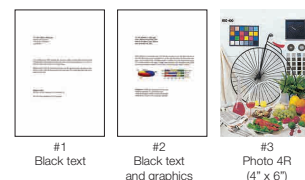

XP-4101

Weight: 4.3kg (9.5lbs)

^{*2} When printed on Epson Premium Glossy Photo Paper.
^{*3} Otherwise 3mm top, left, right, bottom.

^{*4} Default mode in accordance with ISO7779.

© 2019 Epson Singapore Pte Ltd. All Rights Reserved. Reproduction in part or in whole, without the written permission from Epson, is strictly prohibited. EPSON and EXCEED YOUR VISION are registered trademarks of Seiko Epson Corporation. All other products names and other company names used herein are for identification purposes only and are the trademarks or registered trademarks of their respective owners. Epson disclaims any and all rights in those marks. Print samples shown are simulations only. Specifications and product availability are subject to change without notice and may vary between countries. Please check with local Epson offices for more information.

Apple, iPad and iPhone are trademarks of Apple Inc., registered in the U.S. and other countries. App Store is a service mark of Apple Inc.

Android is a trademark of Google Inc.

Information correct as at June 2019