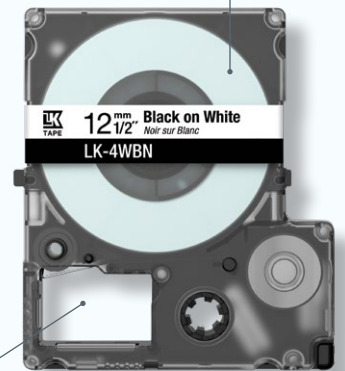

LABEL PRINTERS

FREE

NTUC VOUCHERS WORTH UP TO $40*

* Applicable to selected models only.

Epson LabelWorks™ LW-K200

Compact and Effective Helper

- Tape width: 6, 9, 12mm
- Supports 14 font types, 87 frames and 560 symbols
- Store up to 30 custom label designs for instant recall
- Work on 6x AAA Alkaline batteries

$69

$20 NTUC VOUCHER

Epson LabelWorks™ LW-K400

Powerful and Flexible Organiser

- Tape width: 6, 9, 12, 18mm
- Supports 14 font types, 87 frames and 780 symbols
- Supports Barcode printing
- Backlit LCD screen for a clearer view
- Store up to 50 custom label designs for instant recall

$89

$20 NTUC VOUCHER

Epson LabelWorks™ LW-C410

Craft and Home Labeller

- Tape width: 6, 9, 12, 18mm
- New Lifestyle Mobile App **NEW!** - Create personalised labels for personal items
- Supports Barcode and QR printing on-the-go
- Compact & Portable, powered by 6x AA batteries

$169

$40 NTUC VOUCHER

Facebook: EpsonSingapore, Instagram: @epsonsingapore, YouTube: EpsonSoutheastAsia, LinkedIn: Epson Singapore

Epson Customer Care Centre: 108 Pasir Panjang Road #04-08 Golden Agri Plaza Singapore 118535. Operating Hours: Monday to Friday 9am to 6pm, Saturday 9am to 1pm.

Terms & Conditions: Promotion is valid from 14 September 2019 – 10 November 2019 or while stocks last only. Promotion is not valid with other events. All redemption is at Epson Customer Care Centre from 14 September 2019 – 16 November 2019 only. Customers to present original receipt and serial number cut-out at point of redemption. Each customer is only entitled to 2 redemptions. Not valid for bulk purchase. All promotions are not valid in conjunction with other promotions. Epson Singapore reserved the rights to amend or cancel the promotions without prior notice. By participating in the promotion/redemption, customers consent to Epson's collection and use of customers' personal data for promotional and marketing purposes. Please refer to Epson's privacy policy at <http://www.epson.com.sg/sites/epson_singapore/privacy_policy.page>.

Call 800-120-5564 or visit www.epson.com.sg to find out more