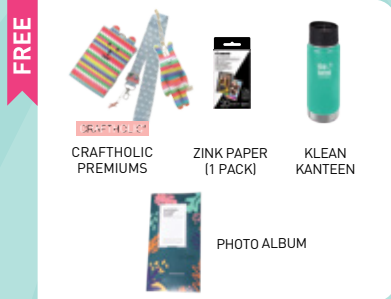

INSTANT CAMERA PRINTERS

iNSPiC [C]

$159

Available in Bubblegum pink, Bumblebee yellow, Seaside blue

- 2-in-1 instant camera mini photo printer
- Automatic camera flash
- One-Touch quick reprint
- Smudge-proof, tear resistant prints with peel-off sticker capability
- No ink required with ZINK™ technology

iNSPiC [S]

$219

Available in Pearl white, Matte black, Rose gold

- 2-in-1 instant camera mini photo printer with smart phone connection
- Customisable Camera Flash (Auto/Off/Fill Light)
- Front-Ring Light (Fill Light)
- One-touch quick reprint
- Smudge-proof, tear resistant prints with peel-off sticker capability
- No ink required with ZINK™ technology

MINI PHOTO PRINTER

iNSPiC [P]

$189

- Print photos instantly
- Smudge-proof and tear resistant prints
- No ink required with ZINK™ technology
- Bluetooth connectivity

Create & Share YOUR FESTIVE MOMENTS WITH MAGNETS AND STICKERS

LOOK OUT FOR CANON ORIGINAL CARTRIDGES GUARANTEE STICKER

For better print quality and machine performance

TERMS AND CONDITIONS